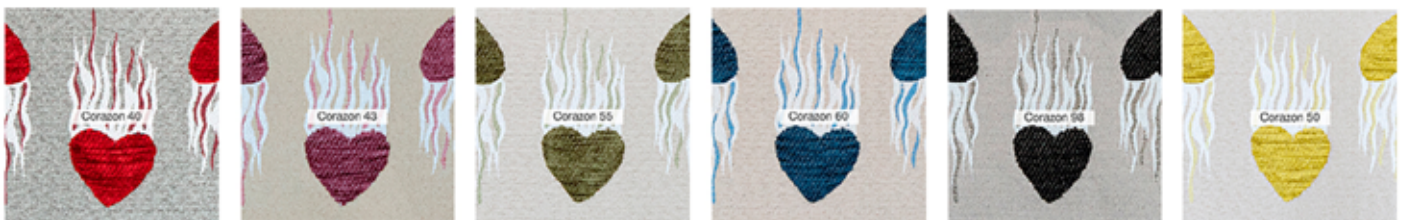

Colours

CORAZONES is made by PIELSA in Spain.

FAMA SOFAS S.L.U.
Telf: 968751050
info@fama.es / www.fama.es
C/ Dr. Jiménez Díaz s/n - P.O.Box 41
30510 YECLA (Murcia) SPAIN