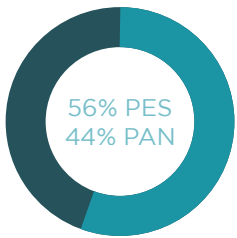

## Features

- \*Composition
  - \*PES 56%
  - \*PAN 44%
- \*Weight (gr/m2)
  - \*390 gr/m2
- \*Size (cm)
  - \*140 cm